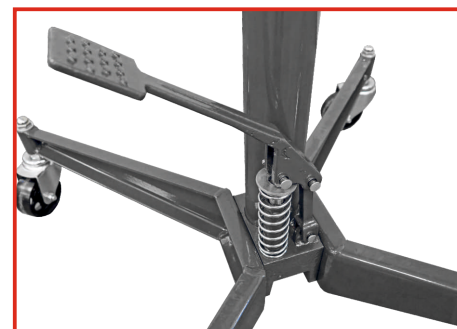

## GR075T

LOAD CAPACITY:	750 kg
MIN. HEIGHT:	1120 mm
MAX. HEIGHT:	1940 mm
WEIGHT:	30 kg

ROTARY SUPPORT HEAD

PEDAL-OPERATED HYDRAULIC PUMP

EASY UNLOCKING OF THE ACTUATOR

SELF-ROLLING WHEELS FOR EASY MOVEMENT