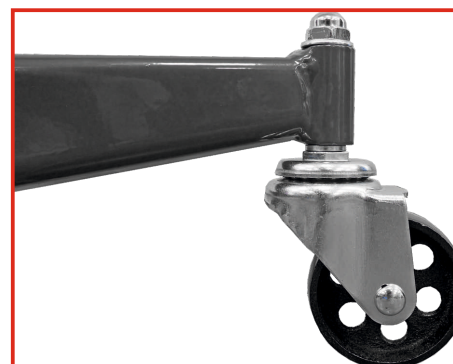

## GR075T

LOAD CAPACITY:	750 kg
MIN. HEIGHT:	1120 mm
MAX. HEIGHT:	1940 mm
WEIGHT:	30 kg

ROTARY SUPPORT HEAD

PEDAL-OPERATED HYDRAULIC PUMP

EASY UNLOCKING OF THE ACTUATOR

SELF-ROLLING WHEELS FOR EASY MOVEMENT