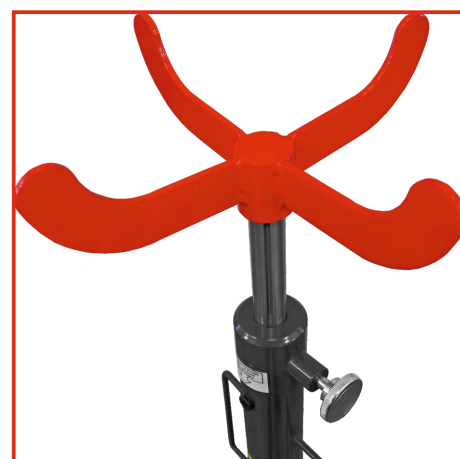

## GR075T

LOAD CAPACITY:	750 kg
MIN. HEIGHT:	1120 mm
MAX. HEIGHT:	1940 mm
WEIGHT:	30 kg

ROTARY SUPPORT HEAD

PEDAL-OPERATED HYDRAULIC PUMP

EASY UNLOCKING OF THE ACTUATOR

SELF-ROLLING WHEELS FOR EASY MOVEMENT