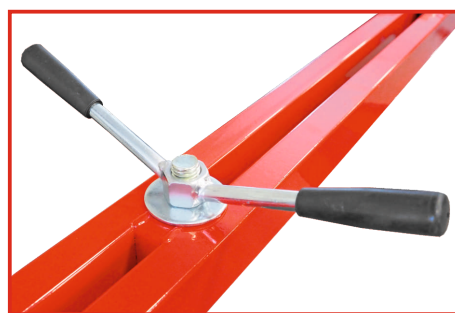

GR005E

LOAD CAPACITY: 500 kg
WORKING RANGE: 720 - 1450 mm
LENGTH CHAINS: 1000 mm
WEIGHT: 16kg

HARDENED STEEL HOOKS

COMFORTABLE HEIGHT ADJUSTMENT

RUBBER FINISHED SUPPORTS