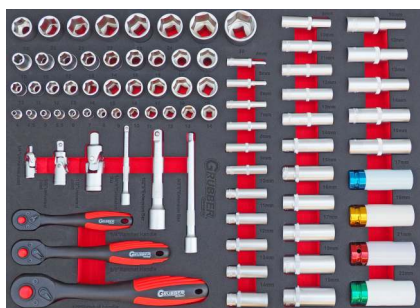

## WN262

High quality tool cabinet by the renowned GRUBBER WN262 brand with a complete 262 pcs. equipment. The cabinet has 7 practical tool drawers, locked with a key. All elements included in the set are made were made of durable and durable materials, which distinguishes them from other similar sets available on the market.

- tools made of high quality **CrV steel**
- **6 drawers** with inserts
- 1 large drawer ideal for large tools and accessories
- **4 wheels**, 2 of which are swivel and 2 fixed
- swivel castors with the **option of locking**
- **lock** with locking function **for all drawers**
- **side cabinet** closed with a magnet
- colored **strips in 4 colors**