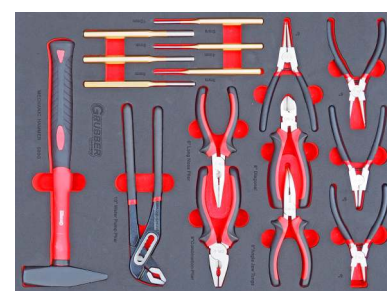

## WN262

High quality tool cabinet by the renowned GRUBBER WN262 brand with a complete 262 pcs. equipment. The cabinet has 7 practical tool drawers, locked with a key. All elements included in the set are made were made of durable and durable materials, which distinguishes them from other similar sets available on the market.

- tools made of high quality **CrV steel**
- **6 drawers** with inserts
- 1 large drawer ideal for large tools and accessories
- **4 wheels**, 2 of which are swivel and 2 fixed
- swivel castors with the **option of locking**
- **lock** with locking function **for all drawers**
- **side cabinet** closed with a magnet
- colored **strips in 4 colors**