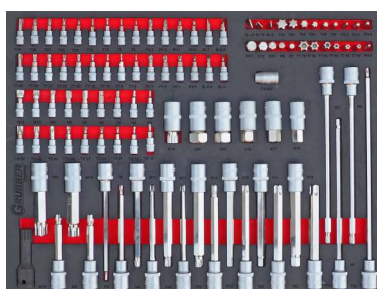

## WN262

High quality tool cabinet by the renowned GRUBBER WN262 brand with a complete 262 pcs. equipment. The cabinet has 7 practical tool drawers, locked with a key. All elements included in the set are made were made of durable and durable materials, which distinguishes them from other similar sets available on the market.

- tools made of high quality **CrV steel**
- **6 drawers** with inserts
- 1 large drawer ideal for large tools and accessories
- **4 wheels**, 2 of which are swivel and 2 fixed
- swivel castors with the **option of locking**
- **lock** with locking function **for all drawers**
- **side cabinet** closed with a magnet
- colored **strips in 4 colors**