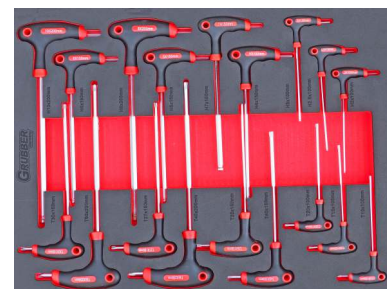

## WN262

High quality tool cabinet by the renowned GRUBBER WN262 brand with a complete 262 pcs. equipment. The cabinet has 7 practical tool drawers, locked with a key. All elements included in the set are made were made of durable and durable materials, which distinguishes them from other similar sets available on the market.

- tools made of high quality **CrV steel**
- **6 drawers** with inserts
- 1 large drawer ideal for large tools and accessories
- **4 wheels**, 2 of which are swivel and 2 fixed
- swivel castors with the **option of locking**
- **lock** with locking function **for all drawers**
- **side cabinet** closed with a magnet
- colored **strips in 4 colors**