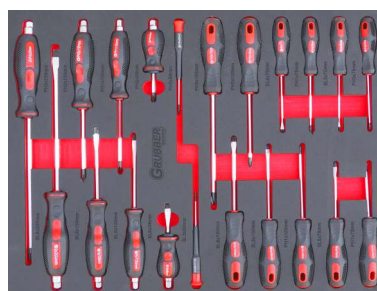

## WN262

High quality tool cabinet by the renowned GRUBBER WN262 brand with a complete 262 pcs. equipment. The cabinet has 7 practical tool drawers, locked with a key. All elements included in the set are made were made of durable and durable materials, which distinguishes them from other similar sets available on the market.

- tools made of high quality **CrV steel**
- **6 drawers** with inserts
- 1 large drawer ideal for large tools and accessories
- **4 wheels**, 2 of which are swivel and 2 fixed
- swivel castors with the **option of locking**
- **lock** with locking function **for all drawers**
- **side cabinet** closed with a magnet
- colored **strips in 4 colors**